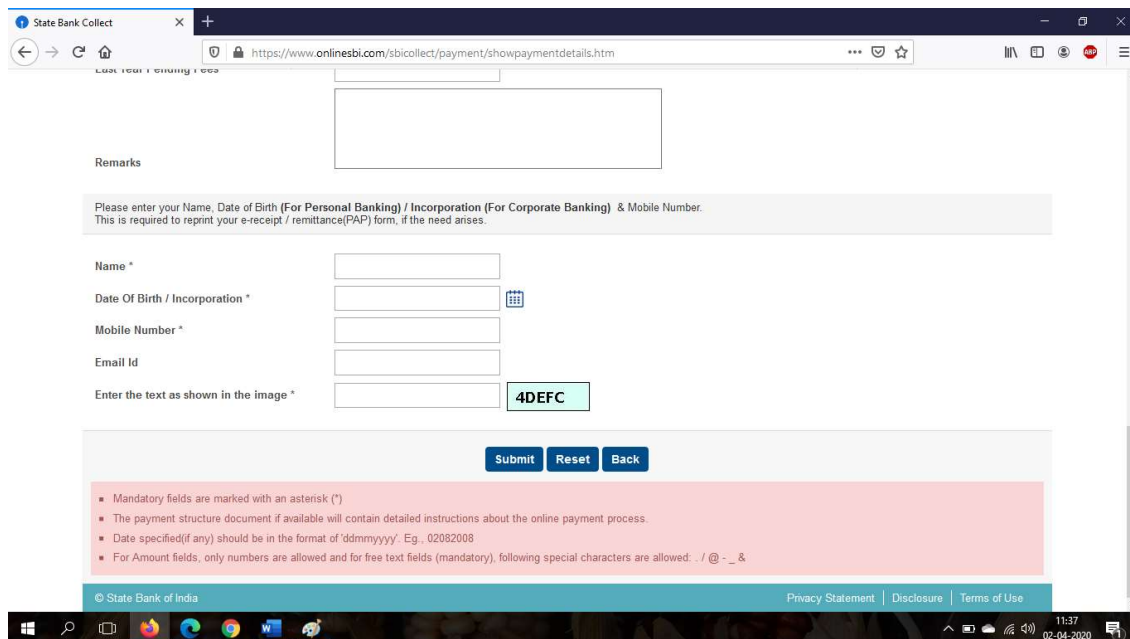

Step 7: Confirm the details