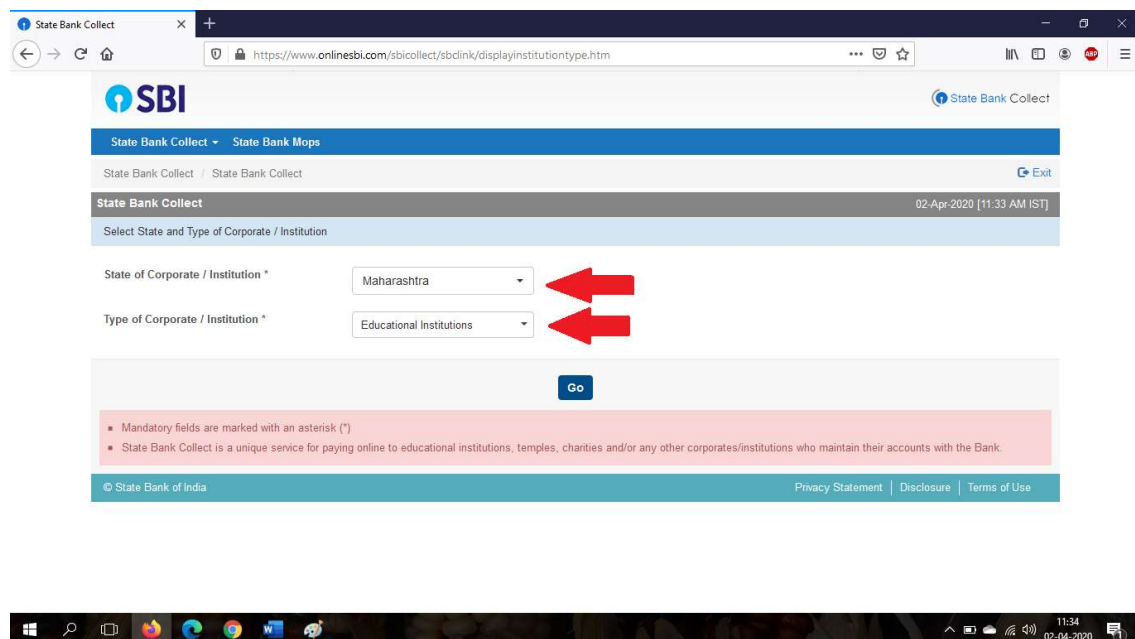

Step 1: Go to below link

<https://www.onlinesbi.com/sbicollect/icollecthome.htm>

Step 2: Accept the terms and condition then click on Proceed

Step 3: Select State as Maharashtra and Type as Educational Institute

Step 4: Select Institution name: PVG College of Engineering Scho

Step 5: Select college name and submit

Step 6: Fill the details correctly

The screenshot shows the State Bank Collect website interface. The browser address bar displays the URL: <https://www.onlinesbi.com/sbicollect/payment/showpaymentdetails.htm>. The page header includes the SBI logo and the text "State Bank Collect". Below the header, there is a navigation menu with "State Bank Collect" and "State Bank Mops". The main content area features the college logo and the following text: "PVG COLLEGE OF ENGINEERING SCHOLARSHIP" and "206 BEHIND RELIANCE PETROL PUMP MERI DINDORI ROAD NASIK, NASIK-422004". The page is dated "02-Apr-2020 [11:36 AM IST]". The form section is titled "Provide details of payment" and includes the following fields: