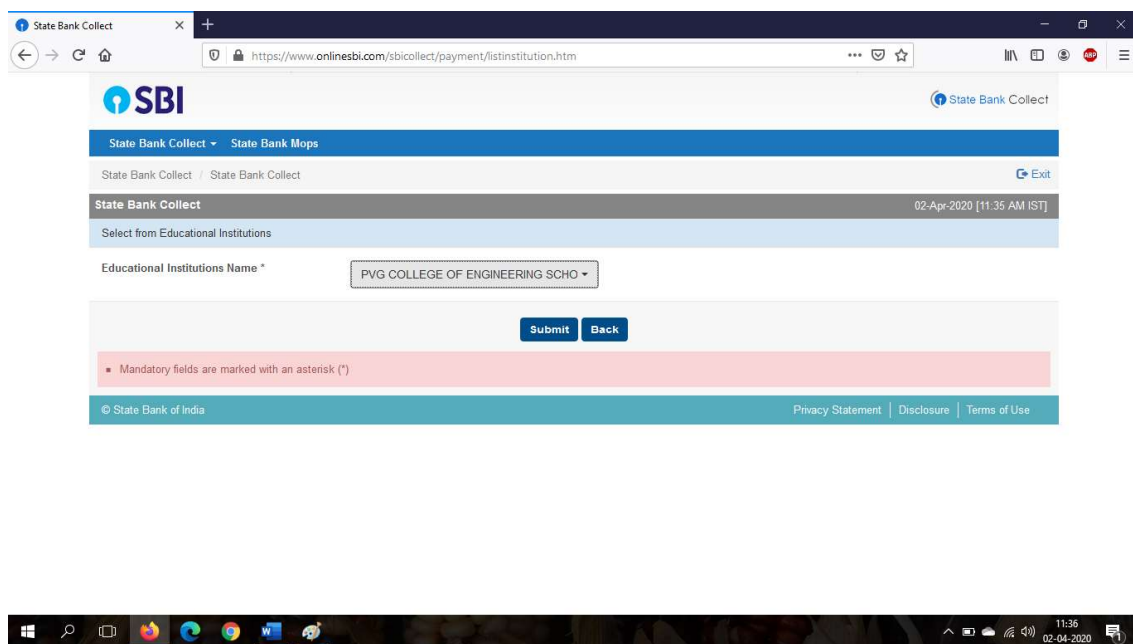

Step 1: Go to below link

<https://www.onlinesbi.com/sbicollect/icollecthome.htm>

Step 2: Accept the terms and condition then click on Proceed

Step 3: Select State as Maharashtra and Type as Educational Institute

Step 4: Select Institution name: PVG College of Engineering Scho

Step 5: Select college name and submit

Step 6: Fill the details correctly

The screenshot shows the State Bank Collect website interface. The browser address bar displays the URL: <https://www.onlinesbi.com/sbicollect/payment/showpaymentdetails.htm>. The page header includes the SBI logo and the text "State Bank Collect". Below the header, there is a navigation menu with "State Bank Collect" and "State Bank Mops". The main content area features the college logo and the following text: "PVG COLLEGE OF ENGINEERING SCHOLARSHIP" and "206 BEHIND RELIANCE PETROL PUMP MERI DINDORI ROAD NASIK, NASIK-422004". The page is dated "02-Apr-2020 [11:36 AM IST]". The form section is titled "Provide details of payment" and includes the following fields: