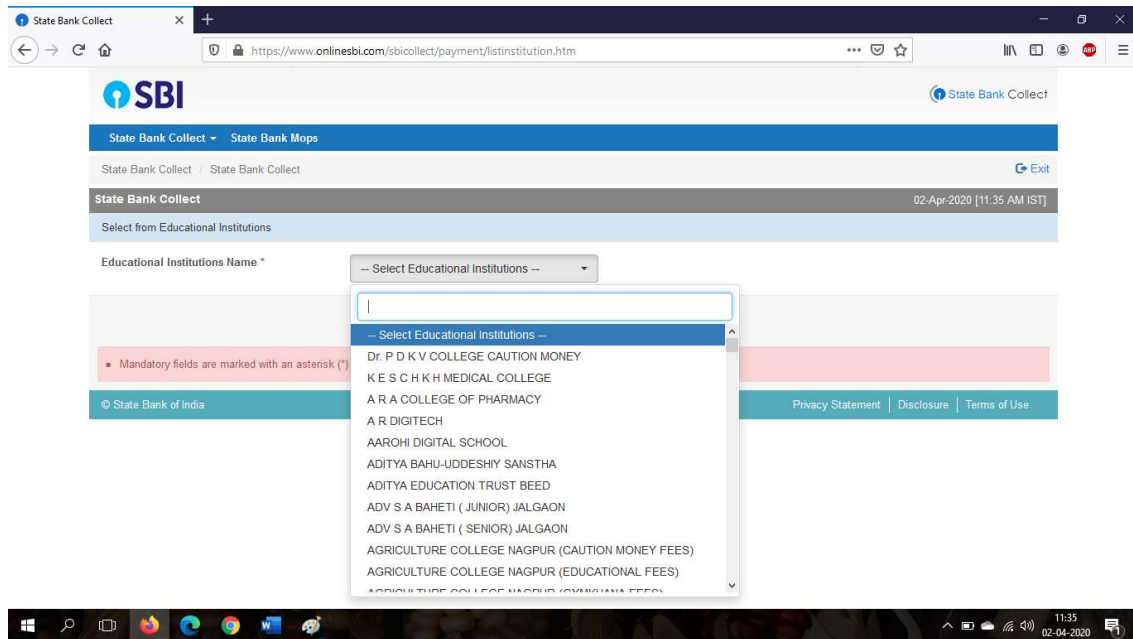

Step 1: Go to below link

<https://www.onlinesbi.com/sbicollect/icollecthome.htm>

Step 2: Accept the terms and condition then click on Proceed

Step 3: Select State as Maharashtra and Type as Educational Institute

Step 4: Select Institution name: PVG College of Engineering Scho

Step 5: Select college name and submit

Step 6: Fill the details correctly

The screenshot shows the State Bank Collect website interface. The browser address bar displays the URL: <https://www.onlinesbi.com/sbicollect/payment/showpaymentdetails.htm>. The page header includes the SBI logo and the text "State Bank Collect". Below the header, there is a navigation menu with "State Bank Collect" and "State Bank Mops". The main content area features the college logo and the following text: "PVG COLLEGE OF ENGINEERING SCHOLARSHIP" and "206 BEHIND RELIANCE PETROL PUMP MERI DINDORI ROAD NASIK, NASIK-422004". The page is dated "02-Apr-2020 [11:36 AM IST]". The form section is titled "Provide details of payment" and includes the following fields: