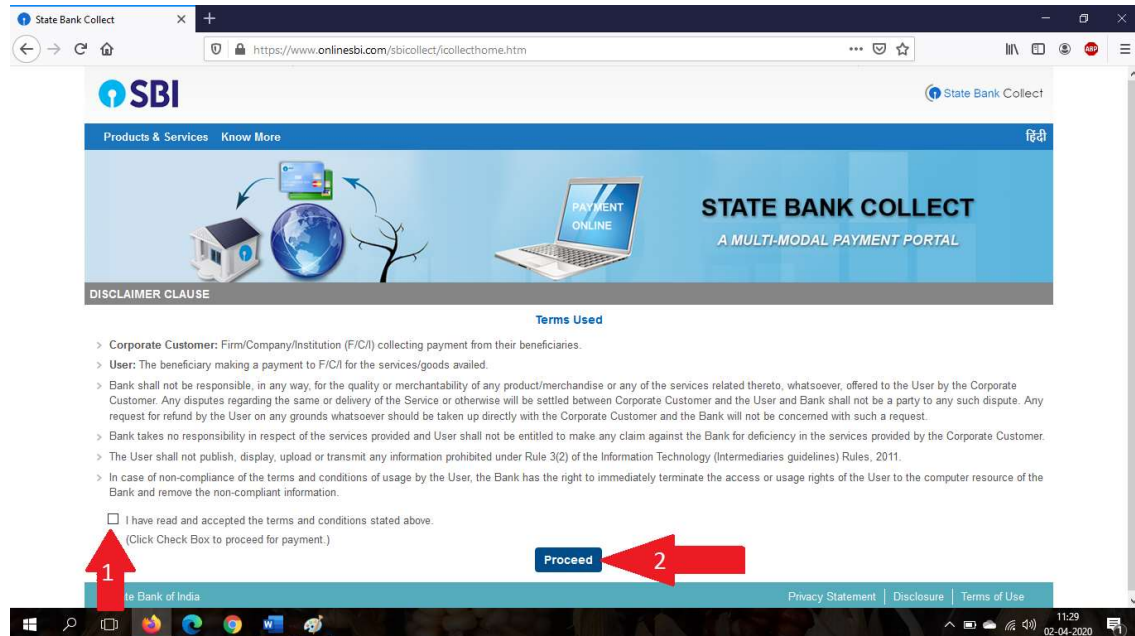

Step 1: Go to below link

<https://www.onlinesbi.com/sbicollect/icollecthome.htm>

Step 2: Accept the terms and condition then click on Proceed

Step 3: Select State as Maharashtra and Type as Educational Institute

Step 4: Select Institution name: PVG College of Engineering Scho

Step 5: Select college name and submit

Step 6: Fill the details correctly

The screenshot shows the State Bank Collect website interface. The browser address bar displays the URL: <https://www.onlinesbi.com/sbicollect/payment/showpaymentdetails.htm>. The page header includes the SBI logo and the text "State Bank Collect". Below the header, there is a navigation menu with "State Bank Collect" and "State Bank Mops". The main content area features the college logo and the following text: "PVG COLLEGE OF ENGINEERING SCHOLARSHIP" and "206 BEHIND RELIANCE PETROL PUMP MERI DINDORI ROAD NASIK, NASIK-422004". The page is dated "02-Apr-2020 [11:36 AM IST]". The form section is titled "Provide details of payment" and includes the following fields: